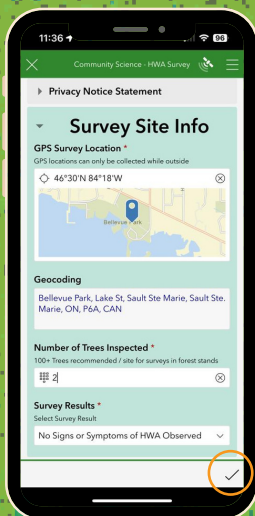

SURVEY123

FOR HEMLOCK WOOLLY ADELGID MONITORING

1. DOWNLOAD THE
SURVEY123 APP & SCAN

SCAN ME

2. LOOK AT UNDERSIDE
OF BRANCHES

3. LOOK AT BRANCHES
ON THE GROUND

4. TAKE PICTURES OF
YOUR TREES

5. SUBMIT YOUR
REPORT